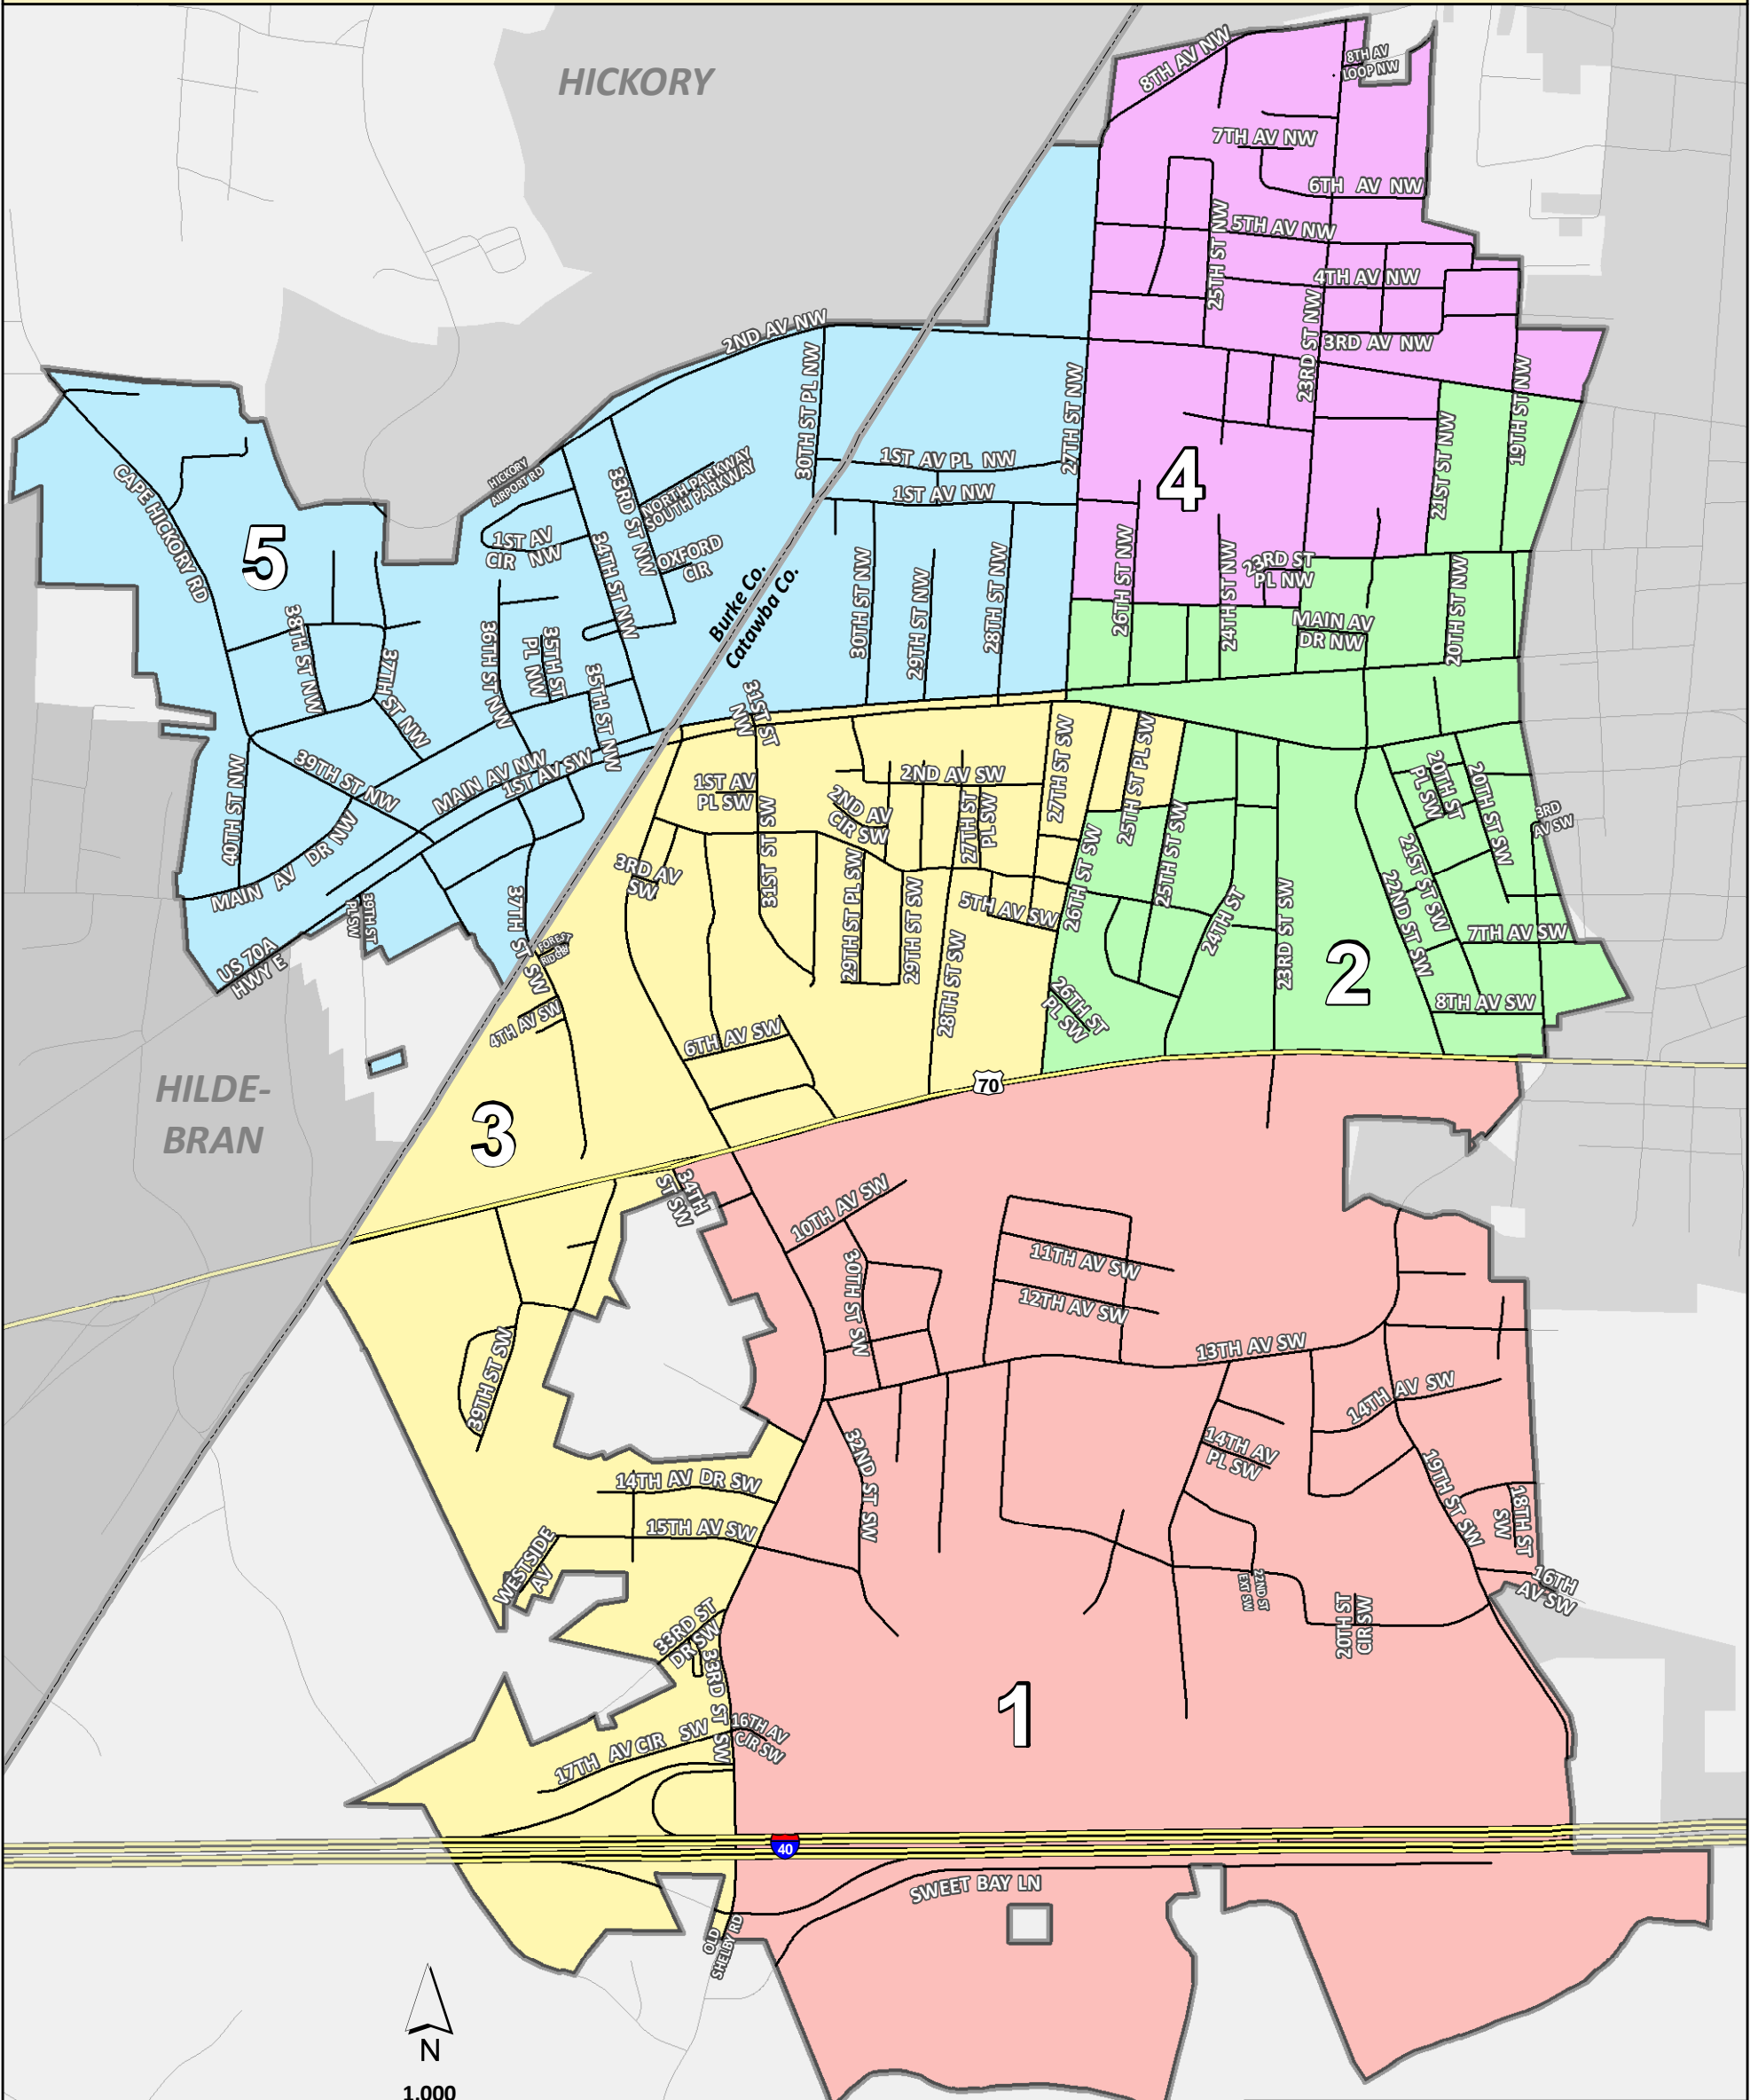

# Town of Long View, NC

## 2011 Board of Aldermen Wards

### 2011 Voting Wards

### Other Features

This map was created by WPCOG Data Services on March 14, 2011 using data from the Census Bureau, Catawba County GIS, Burke County GIS, WPCOG, the Town of Long View and ESRI, Inc.